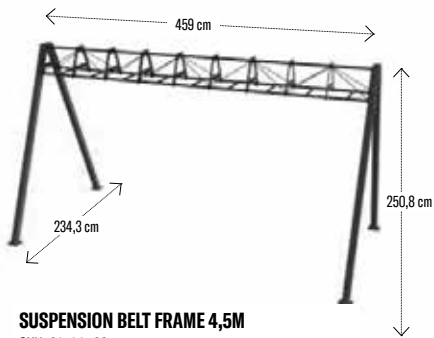

**WALL-MOUNT HD
CROSS TRAINING RIG 4-3**
SKU: 30-03847

SUSPENSION BELT FRAME

SUSPENSION BELT FRAME 1,5M
SKU: 20-00567

SUSPENSION BELT FRAME 3,0M
SKU: 20-00104

SUSPENSION BELT FRAME 4,5M
SKU: 20-00568

SUSPENSION BELT FRAME 6,0M
SKU: 20-00569