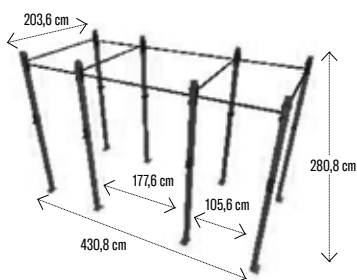

SQUAT RACK PRO
SKU: 30-04554

POWER RACK EXTENDED
SKU: 30-03856

HD CROSS TRAINING RIGS

HD CROSS TRAINING RIG 1-0
SKU: 30-03849

HD CROSS TRAINING RIG 1-1
SKU: 30-03851

HD CROSS TRAINING RIG 2-1
SKU: 30-03852