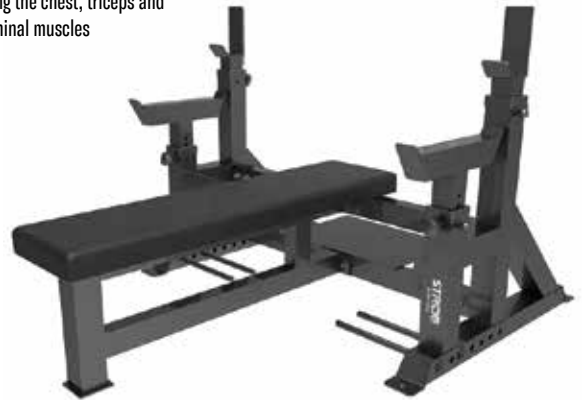

**CHECK OUT OUR
STORAGE SECTION
FOR KETTLEBELL RACKS**

ADJUSTABLE SINGLE LEG SQUAT STAND

Art. Nr.	Item	Price
EF-20-08991	EF Adjustable single leg squat stand	€330,00

POWERBLOCK PRO EX

Art. Nr.	Item	Price
FIT-PBPROSET2	PowerBlock Pro EXP Set 5-70 (1-32kg)	€799,00

GLUTE HAM BUILDER

Art. Nr.	Item	Price
STR-GLUTEHAM	STRIDE Glute Ham Builder	€1.088,76

SPECS
 Length: 197cm
 Width: 91cm
 Height: 132cm
 Weight: 67kg

BENCH PRESS

Art. Nr.	Item	Price
STR-BENCHPRESS	STRIDE Bench Press	€757,25

The ideal weight bench for training the chest, triceps and abdominal muscles

SPECS
 Size: 160cm x 121cm x 125cm

MOLDED BLACK RUBBER BUMPER PLATE

Art. Nr.	Item	Price
STR-MOBUMPLATE5-PAIR	STRIDE Molded Black Rubber Bumper Plate (pair; 5kg)	€48,72
STR-MOBUMPLATE10-PAIR	STRIDE Molded Black Rubber Bumper Plate (pair; 10kg)	€97,44
STR-MOBUMPLATE15-PAIR	STRIDE Molded Black Rubber Bumper Plate (pair; 15kg)	€121,79
STR-MOBUMPLATE20-PAIR	STRIDE Molded Black Rubber Bumper Plate (pair; 20kg)	€162,39
STR-MOBUMPLATE25-PAIR	STRIDE Molded Black Rubber Bumper Plate (pair; 25kg)	€202,98
STR-MOBUMPLATESET	STRIDE Molded Black Rubber Bumper Plate SET (set of 5 pairs; 5kg-25kg)	€633,33