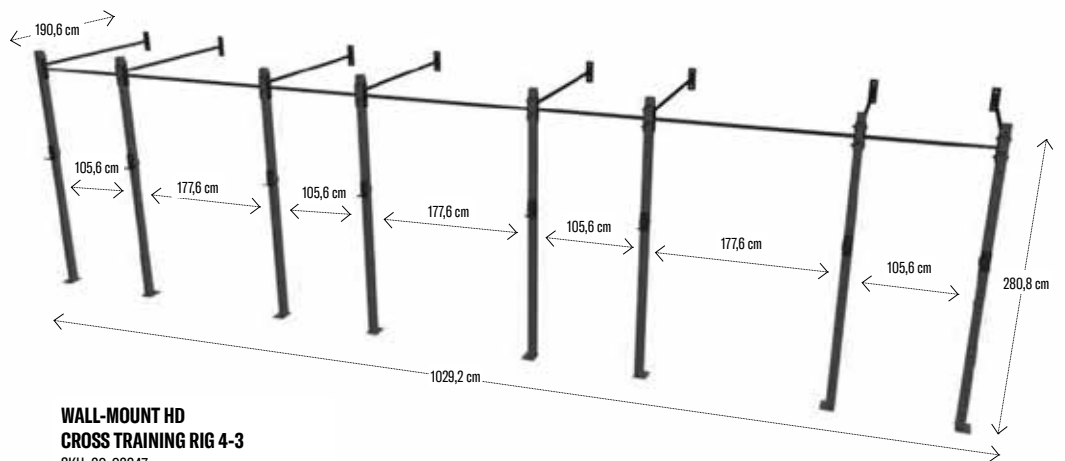

**WALL-MOUNT HD
CROSS TRAINING RIG 4-3**
SKU: 30-03847