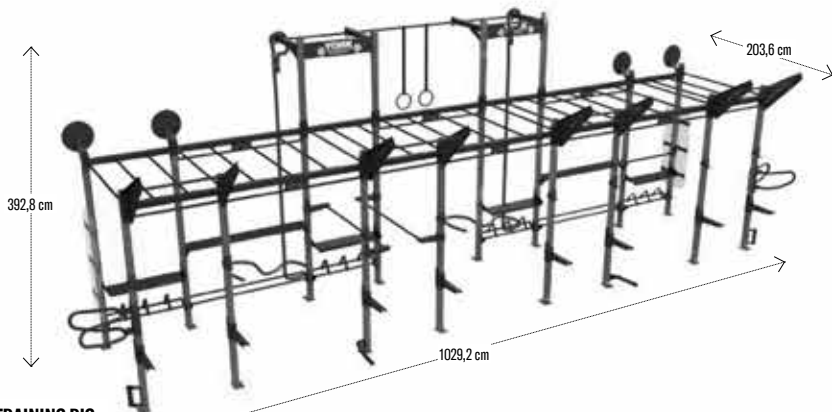

POWER RACK WITH SHELVES 3-2
SKU: 30-03103

OCTORIG SYSTEM

OCTORIG STANDARD
SKU: 30-00736

OCTORIG TACTICAL
SKU: 30-02455

OCTORIG TACTICAL
SKU: 30-02007

OCTORIG TACTICAL
SKU: 30-03834

COMBINED CROSS TRAINING RIGS

FUNCTIONAL TRAINING RIG
SKU: 30-03219_Gr

BRIDGE WITH BOXING RAIL
SKU: 30-05444A01

BRIDGE AND STORAGE SET
SKU: 30-03892

FUNCTIONAL TRAINING RIG
SKU: 30-03835

FUNCTIONAL TRAINING RIG
SKU: 30-05839

ROUNDED OCR RIG
SKU: 30-03946