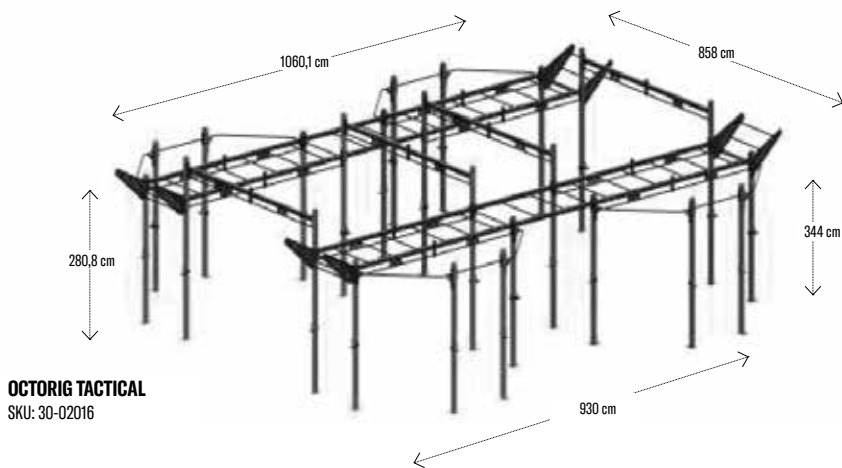

POWER RACK WITH SHELVES 3-2
SKU: 30-03103

OCTORIG SYSTEM

OCTORIG STANDARD
SKU: 30-00736

OCTORIG TACTICAL
SKU: 30-02455

OCTORIG TACTICAL
SKU: 30-02007

OCTORIG TACTICAL
SKU: 30-03834

COMBINED CROSS TRAINING RIGS