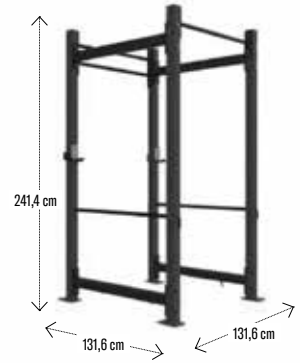

SUSPENSION BELT FRAME 9,0M
SKU: 20-00128

SUSPENSION BELT FRAME BEAM 1,45M
SKU: 20-00102

POWER RACKS & SQUAT RACKS

POWER RACK WITH SHELVES
SKU: 30-03030

POWER RACK STANDARD
SKU: 30-03855

SQUAT RACK BASIC
SKU: 30-05040