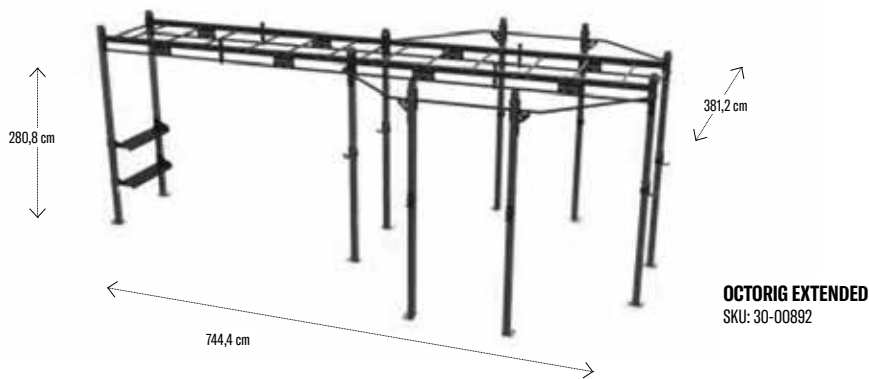

POWER RACK WITH SHELVES 3-2
SKU: 30-03103

OCTORIG SYSTEM

OCTORIG STANDARD
SKU: 30-00736

OCTORIG TACTICAL
SKU: 30-02455

OCTORIG TACTICAL
SKU: 30-02007

OCTORIG TACTICAL
SKU: 30-03834

COMBINED CROSS TRAINING RIGS

FUNCTIONAL TRAINING RIG
SKU: 30-03219_Gr

BRIDGE WITH BOXING RAIL
SKU: 30-05444A01

BRIDGE AND STORAGE SET
SKU: 30-03892

FUNCTIONAL TRAINING RIG
SKU: 30-03835

FUNCTIONAL TRAINING RIG
SKU: 30-05839

ROUNDED OCR RIG
SKU: 30-03946