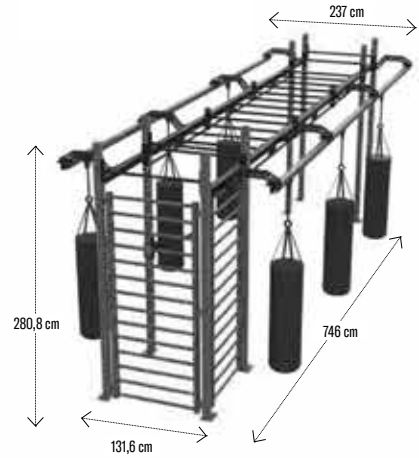

POWER RACK WITH PULL-UP BAR 2
SKU: 30-03032

POWER RACK WITH SHELVES 1-1
SKU: 30-03028

POWER RACK WITH SHELVES 1-1
SKU: 30-03101

POWER RACK WITH SHELVES 2-1
SKU: 30-03029

POWER RACK WITH SHELVES 2-1
SKU: 30-03102

POWER RACK WITH SHELVES 3-2
SKU: 30-03103

OCTORIG SYSTEM

OCTORIG STANDARD
SKU: 30-00736

OCTORIG TACTICAL
SKU: 30-02455

OCTORIG TACTICAL
SKU: 30-02007

OCTORIG TACTICAL
SKU: 30-03834

COMBINED CROSS TRAINING RIGS

FUNCTIONAL TRAINING RIG
SKU: 30-03219_Gr

BRIDGE WITH BOXING RAIL
SKU: 30-05444A01

BRIDGE AND STORAGE SET
SKU: 30-03892

FUNCTIONAL TRAINING RIG
SKU: 30-03835

FUNCTIONAL TRAINING RIG
SKU: 30-05839

ROUNDED OCR RIG
SKU: 30-03946