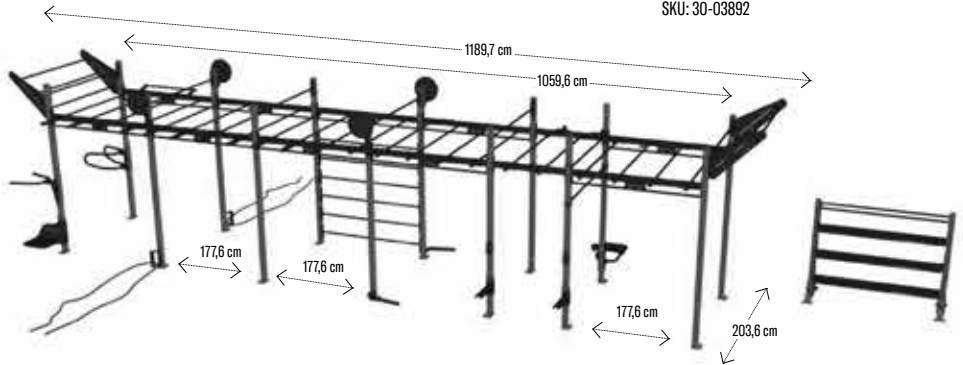

POWER RACK WITH SHELVES 3-2
SKU: 30-03103

OCTORIG SYSTEM

OCTORIG STANDARD
SKU: 30-00736

OCTORIG TACTICAL
SKU: 30-02455

OCTORIG TACTICAL
SKU: 30-02007

OCTORIG TACTICAL
SKU: 30-03834

COMBINED CROSS TRAINING RIGS

FUNCTIONAL TRAINING RIG
SKU: 30-03219_Gr

BRIDGE WITH BOXING RAIL
SKU: 30-05444A01

BRIDGE AND STORAGE SET
SKU: 30-03892

FUNCTIONAL TRAINING RIG
SKU: 30-03835

FUNCTIONAL TRAINING RIG
SKU: 30-05839

ROUNDED OCR RIG
SKU: 30-03946