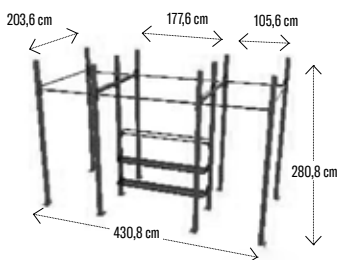

HD CROSS TRAINING RIGS

HD CROSS TRAINING RIG 1-0
SKU: 30-03849