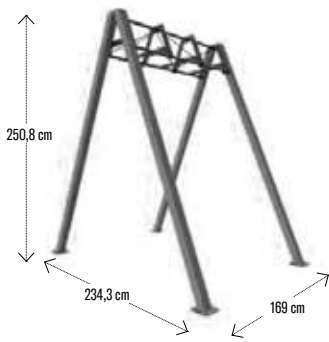

SUSPENSION BELT FRAME

SUSPENSION BELT FRAME 1,5M
SKU: 20-00567