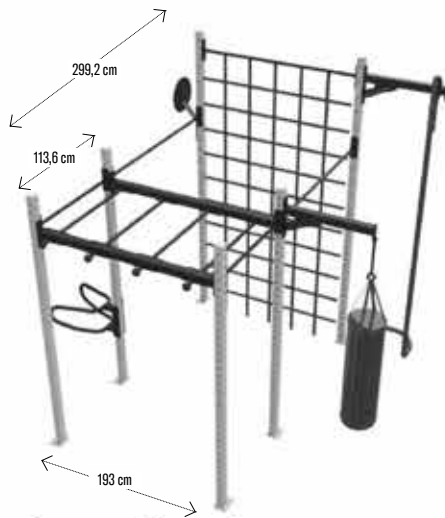

SQUAT RACK PRO
SKU: 30-04554

POWER RACK EXTENDED
SKU: 30-03856

HD CROSS TRAINING RIGS

HD CROSS TRAINING RIG 1-0
SKU: 30-03849

HD CROSS TRAINING RIG 1-1
SKU: 30-03851

HD CROSS TRAINING RIG 2-1
SKU: 30-03852

HD CROSS TRAINING RIG 3-2
SKU: 30-03853

HD CROSS TRAINING RIG 4-3
SKU: 30-03854

HD CROSS TRAINING RIG 4-1
SKU: 30-03848

HOME & BACKYARD GYM

BACKYARD FUNCTIONAL TRAINING RIG
SKU: 30-03979

**BACKYARD FUNCTIONAL TRAINING RIG
W/O FLOOR MOUNT**
SKU: 30-05518

**BACKYARD FUNCTIONAL TRAINING RIG
W/O FLOOR MOUNT**
SKU: 30-05624

HOME TRAINING RIG
SKU: 30-05626

HOME TRAINING RIG WITH STORAGE
SKU: 30-05557

POWER RACK WITH PULL-UP BAR
SKU: 30-03027

POWER RACK WITH PULL-UP BAR
SKU: 30-03098