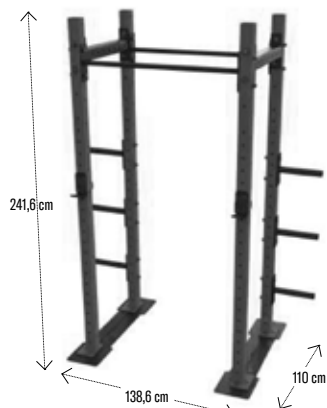

**BACKYARD FUNCTIONAL TRAINING RIG
W/O FLOOR MOUNT**
SKU: 30-05624

HOME TRAINING RIG
SKU: 30-05626

HOME TRAINING RIG WITH STORAGE
SKU: 30-05557

POWER RACK WITH PULL-UP BAR
SKU: 30-03027

POWER RACK WITH PULL-UP BAR
SKU: 30-03098

POWER RACK WITH PULL-UP BAR 2
SKU: 30-03032

POWER RACK WITH SHELVES 1-1
SKU: 30-03028

POWER RACK WITH SHELVES 1-1
SKU: 30-03101

POWER RACK WITH SHELVES 2-1
SKU: 30-03029

POWER RACK WITH SHELVES 2-1
SKU: 30-03102