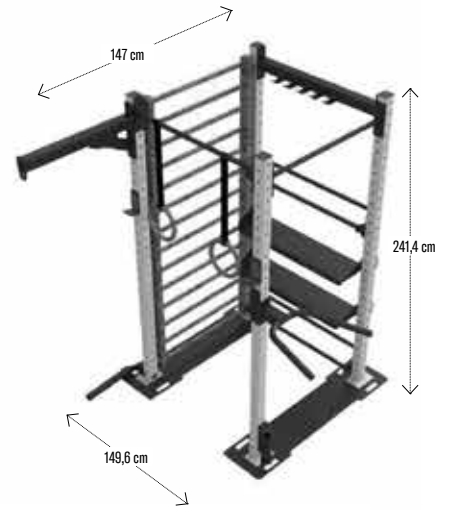

HD CROSS TRAINING RIG 3-2
SKU: 30-03853

HD CROSS TRAINING RIG 4-3
SKU: 30-03854

HD CROSS TRAINING RIG 4-1
SKU: 30-03848

HOME & BACKYARD GYM

BACKYARD FUNCTIONAL TRAINING RIG
SKU: 30-03979

**BACKYARD FUNCTIONAL TRAINING RIG
W/O FLOOR MOUNT**
SKU: 30-05518

**BACKYARD FUNCTIONAL TRAINING RIG
W/O FLOOR MOUNT**
SKU: 30-05624

HOME TRAINING RIG
SKU: 30-05626

HOME TRAINING RIG WITH STORAGE
SKU: 30-05557

POWER RACK WITH PULL-UP BAR
SKU: 30-03027

POWER RACK WITH PULL-UP BAR
SKU: 30-03098