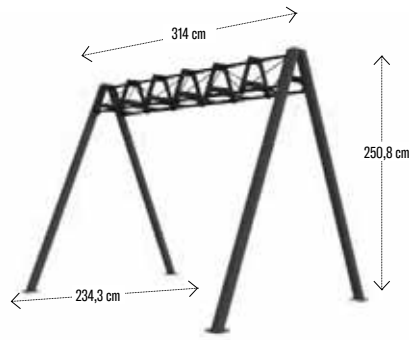

SUSPENSION BELT FRAME 3,0M
SKU: 20-00104