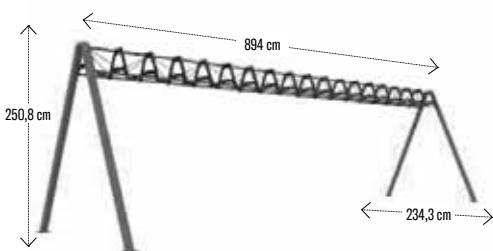

SUSPENSION BELT FRAME 9,0M
SKU: 20-00128