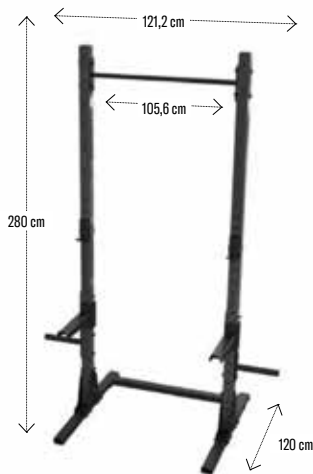

SUSPENSION BELT FRAME 9,0M
SKU: 20-00128

SUSPENSION BELT FRAME BEAM 1,45M
SKU: 20-00102

POWER RACKS & SQUAT RACKS

POWER RACK WITH SHELVES
SKU: 30-03030

POWER RACK STANDARD
SKU: 30-03855

SQUAT RACK BASIC
SKU: 30-05040