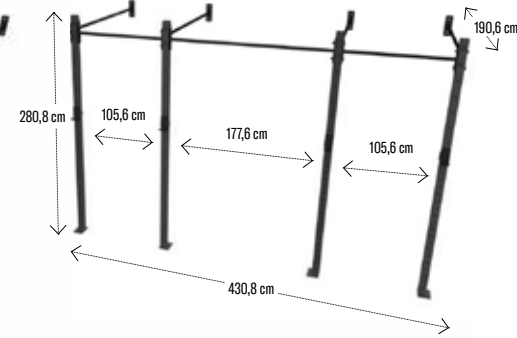

**WALL-MOUNT HD
CROSS TRAINING RIG 3-2**
SKU: 30-03846