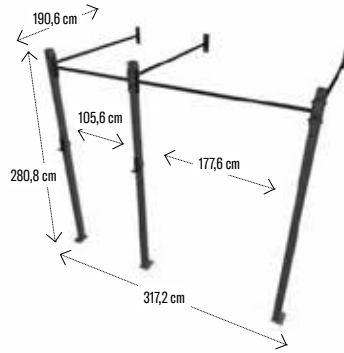

**WALL-MOUNT HD
CROSS TRAINING RIG 1-1**
SKU: 30-03844

**WALL-MOUNT HD
CROSS TRAINING RIG 2-1**
SKU: 30-03845