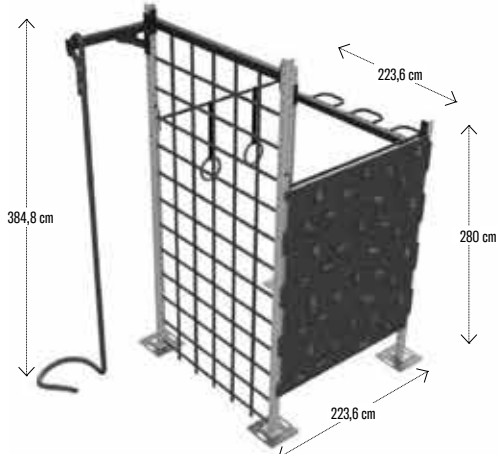

HD CROSS TRAINING RIG 3-2
SKU: 30-03853

HD CROSS TRAINING RIG 4-3
SKU: 30-03854

HD CROSS TRAINING RIG 4-1
SKU: 30-03848

HOME & BACKYARD GYM

BACKYARD FUNCTIONAL TRAINING RIG
SKU: 30-03979

**BACKYARD FUNCTIONAL TRAINING RIG
W/O FLOOR MOUNT**
SKU: 30-05518

**BACKYARD FUNCTIONAL TRAINING RIG
W/O FLOOR MOUNT**
SKU: 30-05624

HOME TRAINING RIG
SKU: 30-05626

HOME TRAINING RIG WITH STORAGE
SKU: 30-05557

POWER RACK WITH PULL-UP BAR
SKU: 30-03027

POWER RACK WITH PULL-UP BAR
SKU: 30-03098