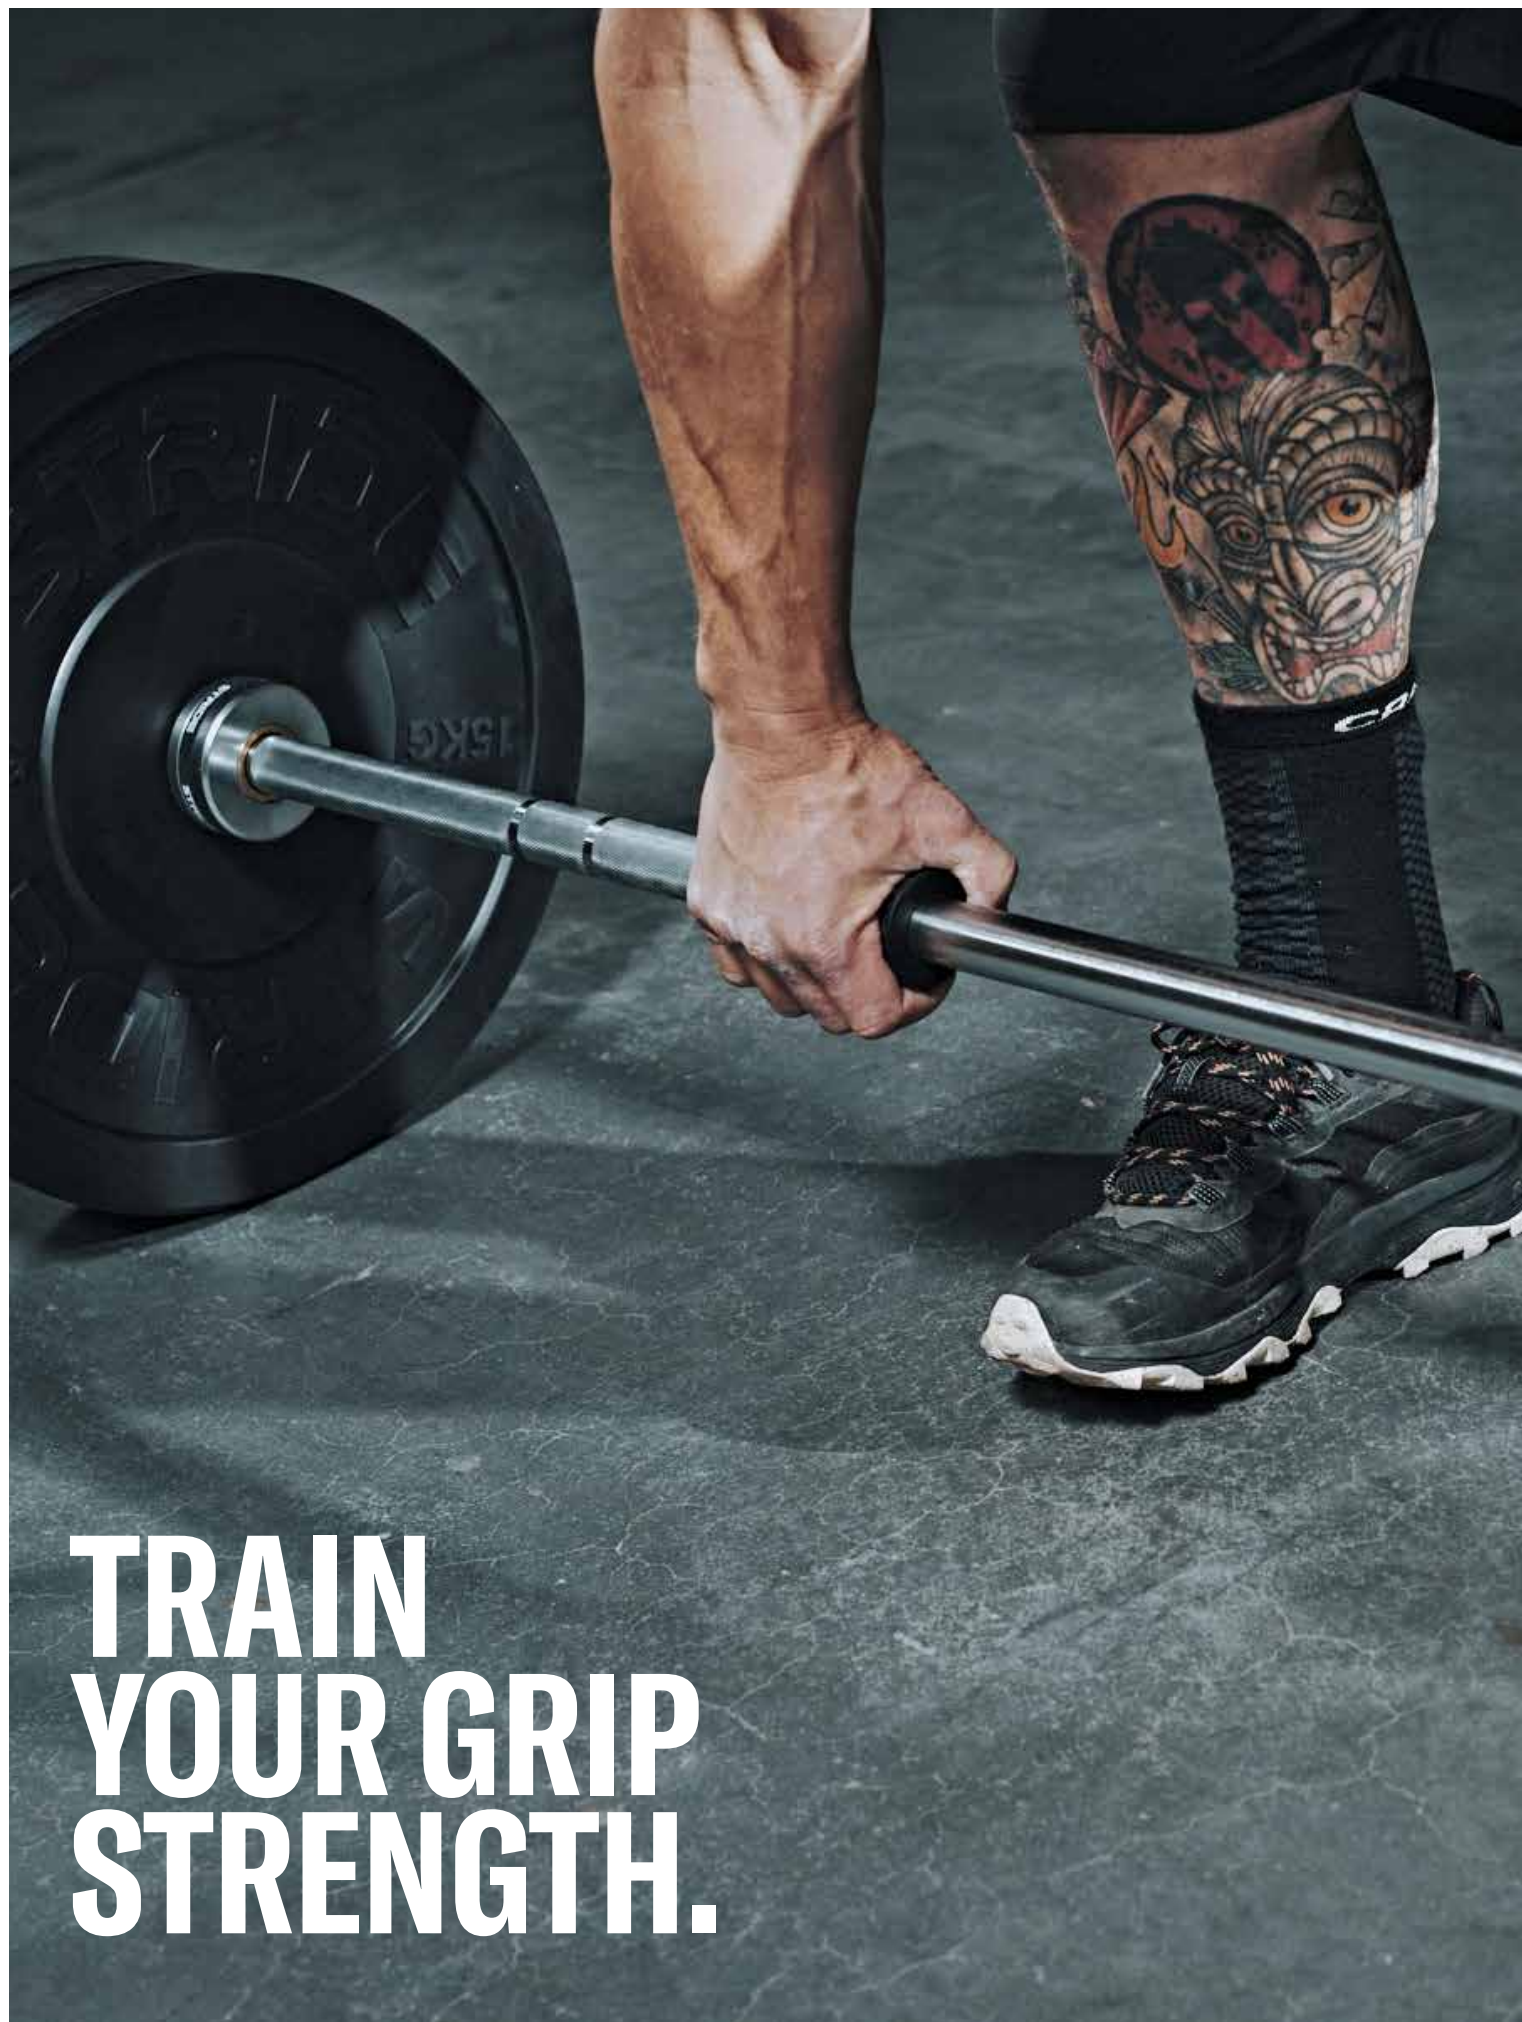

**TRAIN
YOUR GRIP
STRENGTH.**