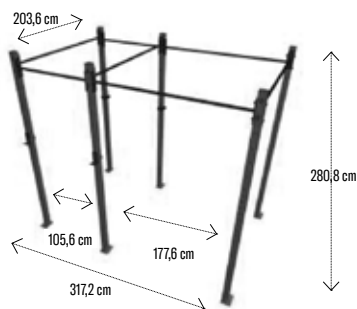

SQUAT RACK PRO
SKU: 30-04554

POWER RACK EXTENDED
SKU: 30-03856

HD CROSS TRAINING RIGS

HD CROSS TRAINING RIG 1-0
SKU: 30-03849

HD CROSS TRAINING RIG 1-1
SKU: 30-03851

HD CROSS TRAINING RIG 2-1
SKU: 30-03852