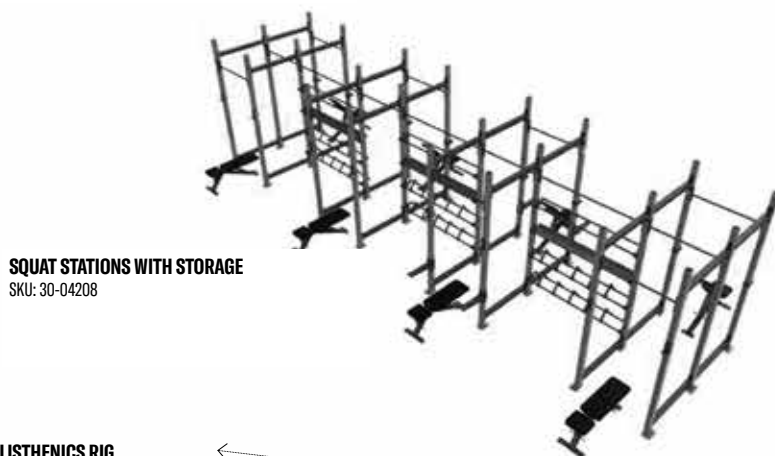

FUNCTIONAL TRAINING RIG
SKU: 30-03219_Gr

BRIDGE WITH BOXING RAIL
SKU: 30-05444A01

BRIDGE AND STORAGE SET
SKU: 30-03892

FUNCTIONAL TRAINING RIG
SKU: 30-03835

FUNCTIONAL TRAINING RIG
SKU: 30-05839

ROUNDED OCR RIG
SKU: 30-03946