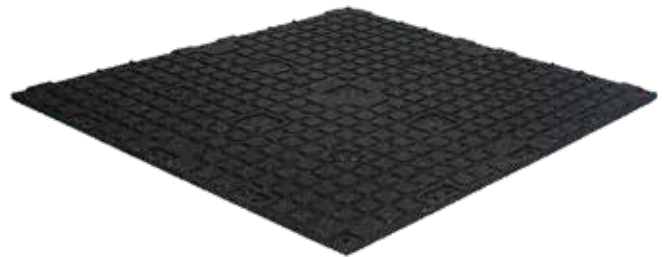

The connector make sure that the tiles stick together without glue.