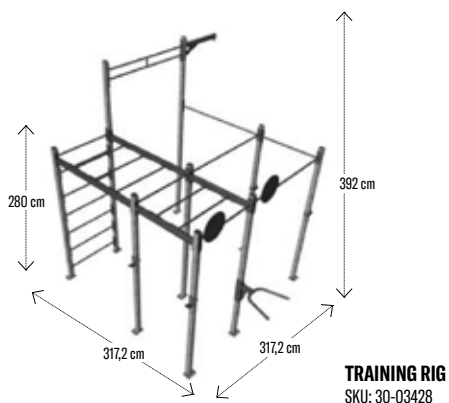

HD CROSS TRAINING RIG 4-1
SKU: 30-03848