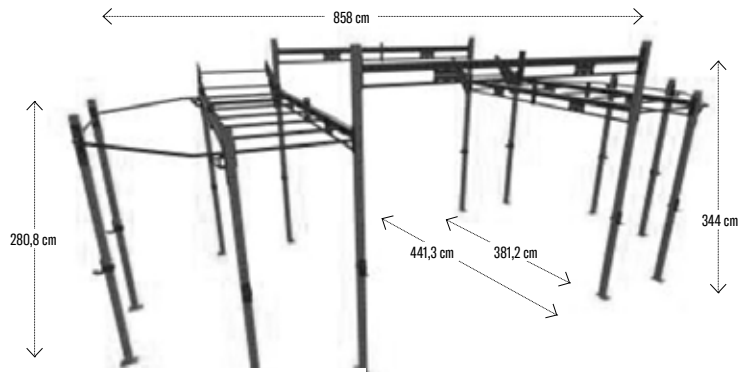

POWER RACK WITH SHELVES 3-2
SKU: 30-03103

OCTORIG SYSTEM

OCTORIG STANDARD
SKU: 30-00736

OCTORIG TACTICAL
SKU: 30-02455

OCTORIG TACTICAL
SKU: 30-02007

OCTORIG TACTICAL
SKU: 30-03834

COMBINED CROSS TRAINING RIGS

FUNCTIONAL TRAINING RIG
SKU: 30-03219_Gr

BRIDGE WITH BOXING RAIL
SKU: 30-05444A01

BRIDGE AND STORAGE SET
SKU: 30-03892

FUNCTIONAL TRAINING RIG
SKU: 30-03835

FUNCTIONAL TRAINING RIG
SKU: 30-05839

ROUNDED OCR RIG
SKU: 30-03946