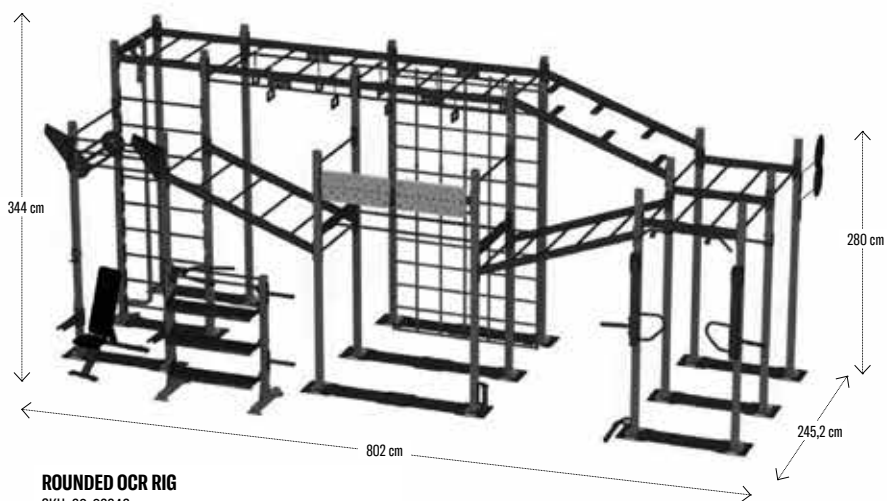

FUNCTIONAL TRAINING RIG
SKU: 30-03219_Gr

BRIDGE WITH BOXING RAIL
SKU: 30-05444A01

BRIDGE AND STORAGE SET
SKU: 30-03892

FUNCTIONAL TRAINING RIG
SKU: 30-03835

FUNCTIONAL TRAINING RIG
SKU: 30-05839

ROUNDED OCR RIG
SKU: 30-03946