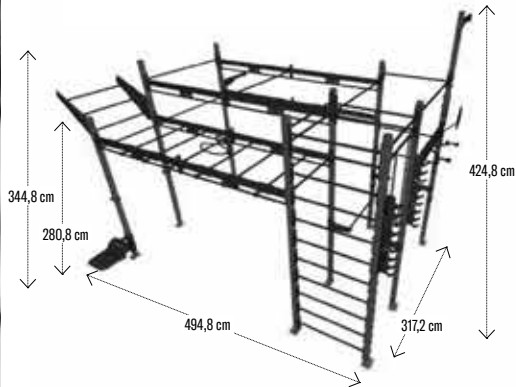

POWER RACK WITH PULL-UP BAR 2
SKU: 30-03032

POWER RACK WITH SHELVES 1-1
SKU: 30-03028

POWER RACK WITH SHELVES 1-1
SKU: 30-03101

POWER RACK WITH SHELVES 2-1
SKU: 30-03029

POWER RACK WITH SHELVES 2-1
SKU: 30-03102

POWER RACK WITH SHELVES 3-2
SKU: 30-03103

OCTORIG SYSTEM

OCTORIG STANDARD
SKU: 30-00736

OCTORIG TACTICAL
SKU: 30-02455

OCTORIG TACTICAL
SKU: 30-02007

OCTORIG TACTICAL
SKU: 30-03834

COMBINED CROSS TRAINING RIGS

FUNCTIONAL TRAINING RIG
SKU: 30-03219_Gr

BRIDGE WITH BOXING RAIL
SKU: 30-05444A01

BRIDGE AND STORAGE SET
SKU: 30-03892

FUNCTIONAL TRAINING RIG
SKU: 30-03835

FUNCTIONAL TRAINING RIG
SKU: 30-05839

ROUNDED OCR RIG
SKU: 30-03946