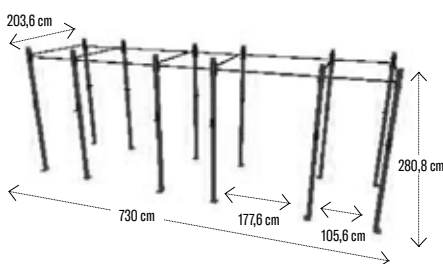

SQUAT RACK PRO
SKU: 30-04554

POWER RACK EXTENDED
SKU: 30-03856

HD CROSS TRAINING RIGS

HD CROSS TRAINING RIG 1-0
SKU: 30-03849

HD CROSS TRAINING RIG 1-1
SKU: 30-03851

HD CROSS TRAINING RIG 2-1
SKU: 30-03852