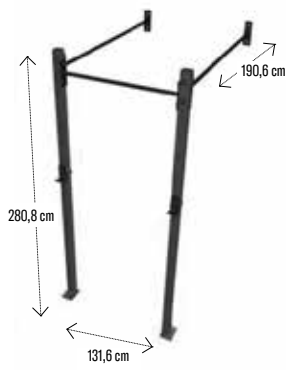

WALL MOUNT HD CROSS TRAINING RIGS

**WALL-MOUNT HD
CROSS TRAINING RIG 1-0**
SKU: 30-03843

**WALL-MOUNT HD
CROSS TRAINING RIG 2-1**
SKU: 30-03845