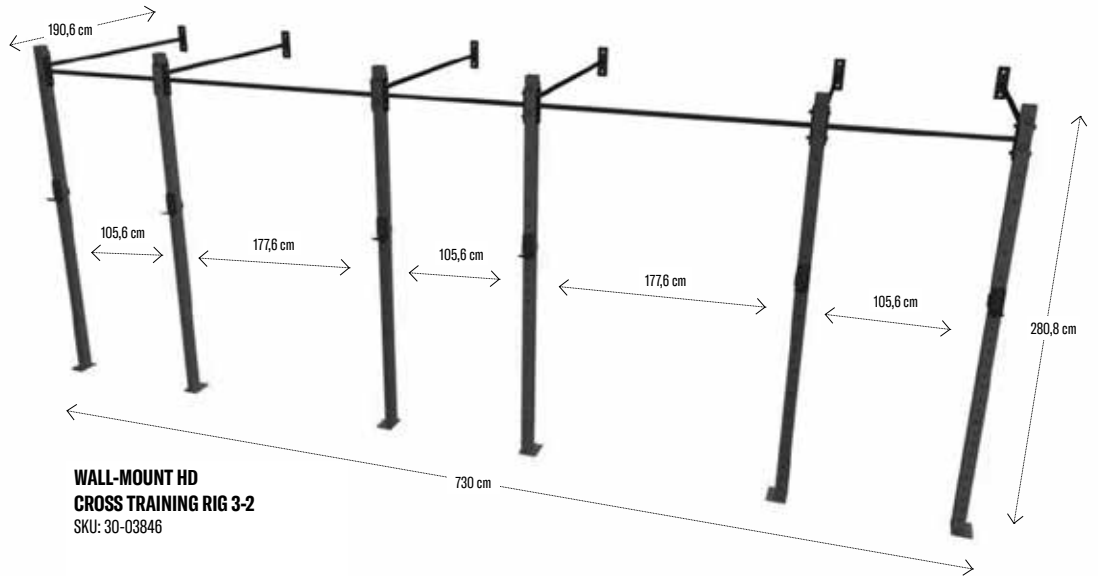

**WALL-MOUNT HD
CROSS TRAINING RIG 3-2**
SKU: 30-03846