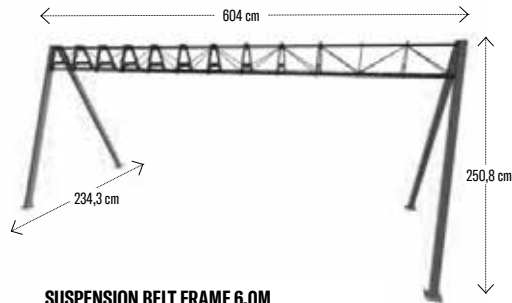

SUSPENSION BELT FRAME 6,0M
SKU: 20-00569