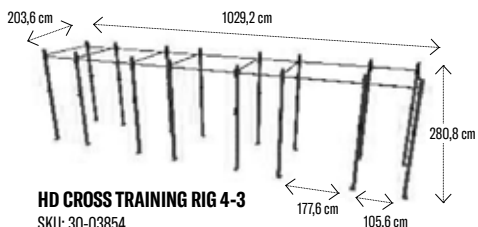

HD CROSS TRAINING RIG 4-3
SKU: 30-03854