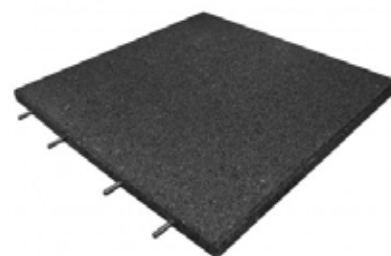

€32-38
/m²

5 OUTDOOR RUBBER

The STRIDE Outdoor Rubber Tiles are ideal for outside training zones because they are water permeable. Available in 5 colors they will spice up your garden gym!

BLACK - GREEN - SAND - ANTHRACITE - RED